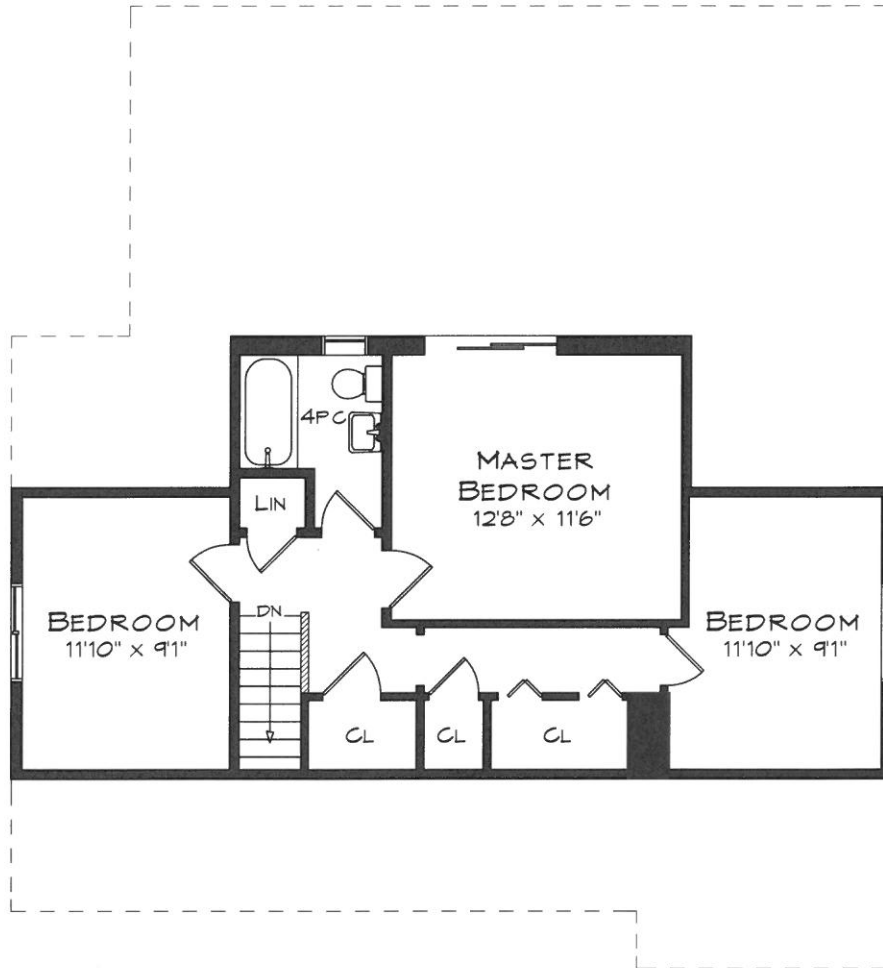

294 WATSON AVENUE

TOTAL SQUARE FOOTAGE
2,590 SQ.FT.

MAIN LEVEL
1,266 SQUARE FEET

GARAGE
199 SQUARE FEET

294 WATSON AVENUE

UPPER LEVEL
619 SQUARE FEET

294 WATSON AVENUE

LOWER LEVEL
705 SQUARE FEET