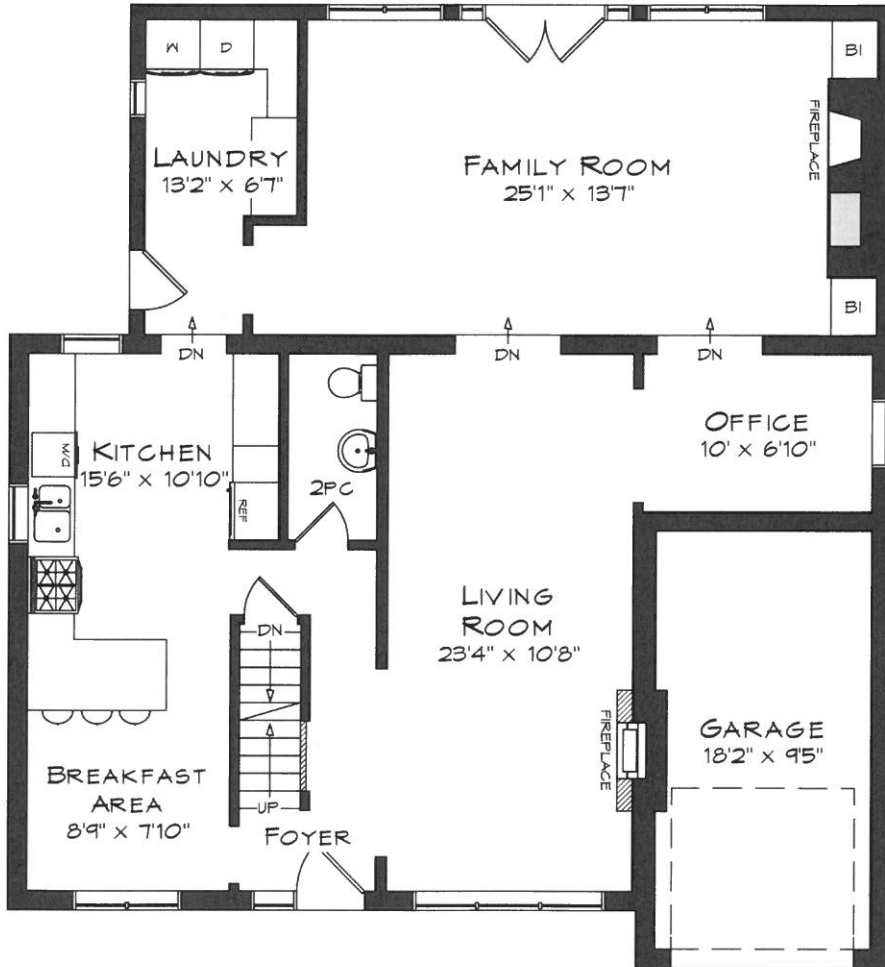

294 WATSON AVENUE

TOTAL SQUARE FOOTAGE
2,590 SQ.FT.

MAIN LEVEL
1,266 SQUARE FEET

GARAGE
199 SQUARE FEET

294 WATSON AVENUE

UPPER LEVEL
619 SQUARE FEET

294 WATSON AVENUE

LOWER LEVEL
705 SQUARE FEET