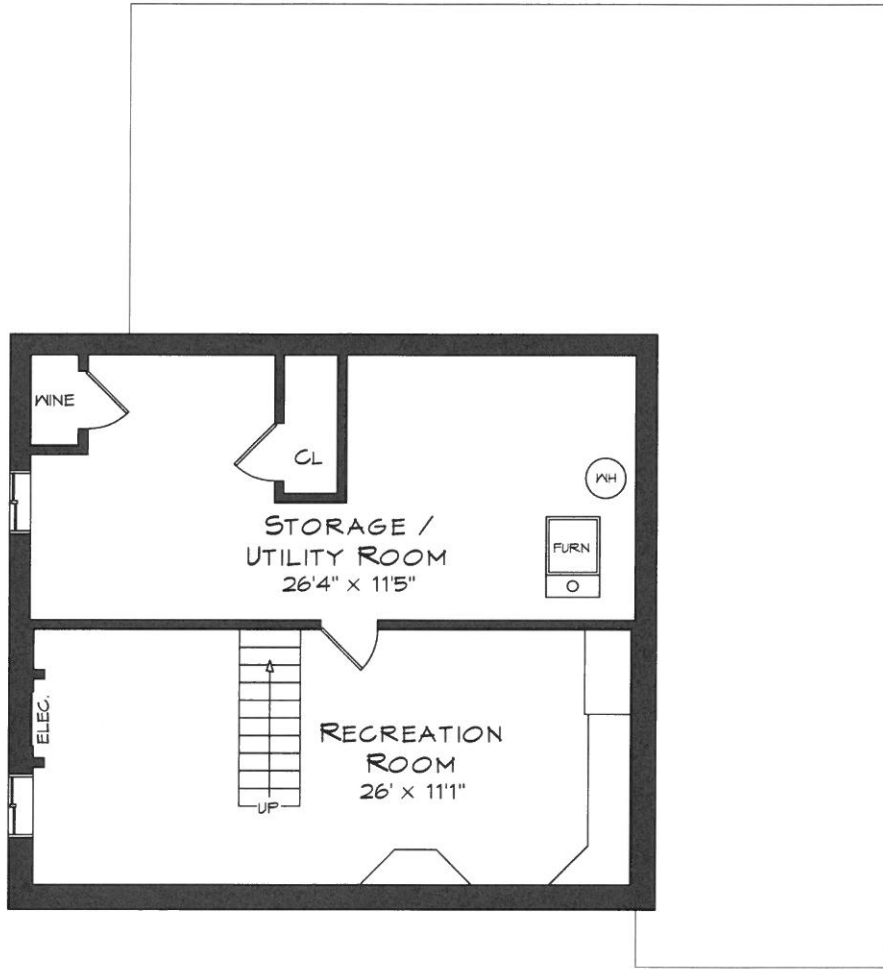

294 WATSON AVENUE

TOTAL SQUARE FOOTAGE
2,590 SQ.FT.

MAIN LEVEL
1,266 SQUARE FEET

GARAGE
199 SQUARE FEET

294 WATSON AVENUE

UPPER LEVEL
619 SQUARE FEET

294 WATSON AVENUE

LOWER LEVEL
705 SQUARE FEET