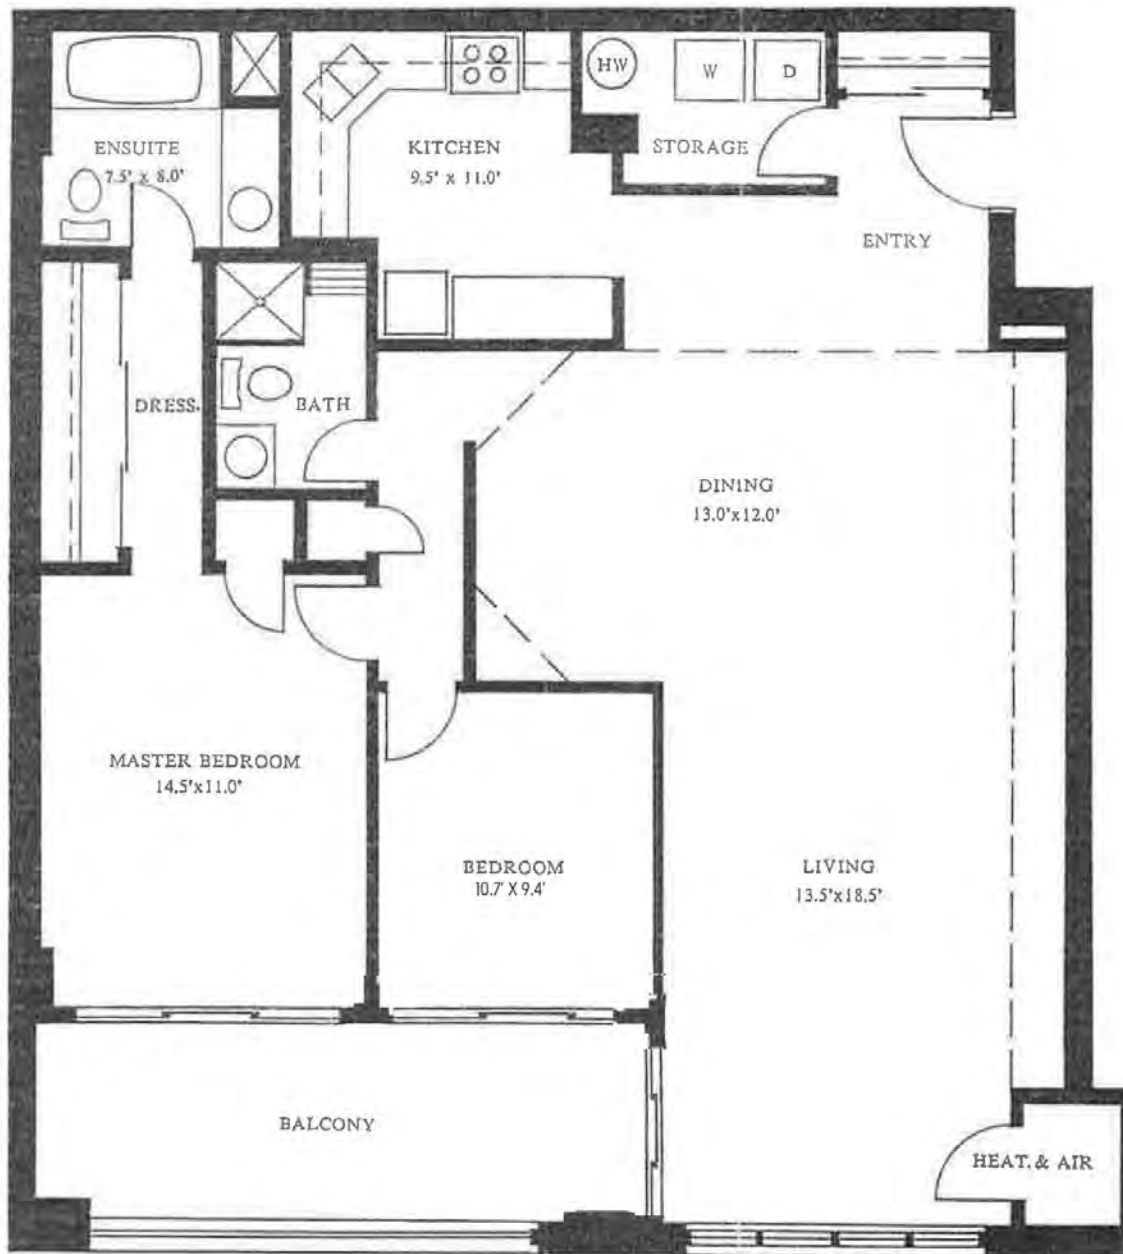

# ROBINSON TERRACE

OLDE OAKVILLE CONDOMINIUMS

## BARRINGTON

Builder's Original Floor Plan  
Suite Layout May Vary

- Suites - 201
- 203
- 301
- 303

1367 Sq. Ft. Approximately  
Southview

*D*owntown *L*iving  
in the classic setting.